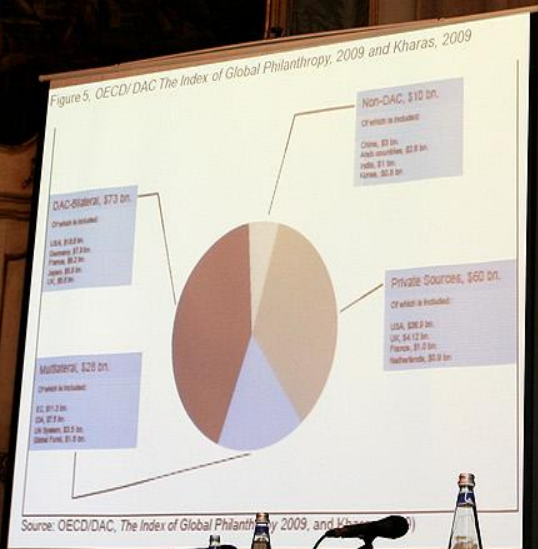

TRAVIS BERZANO
PIERO CASTALDO
SEMVAISHA